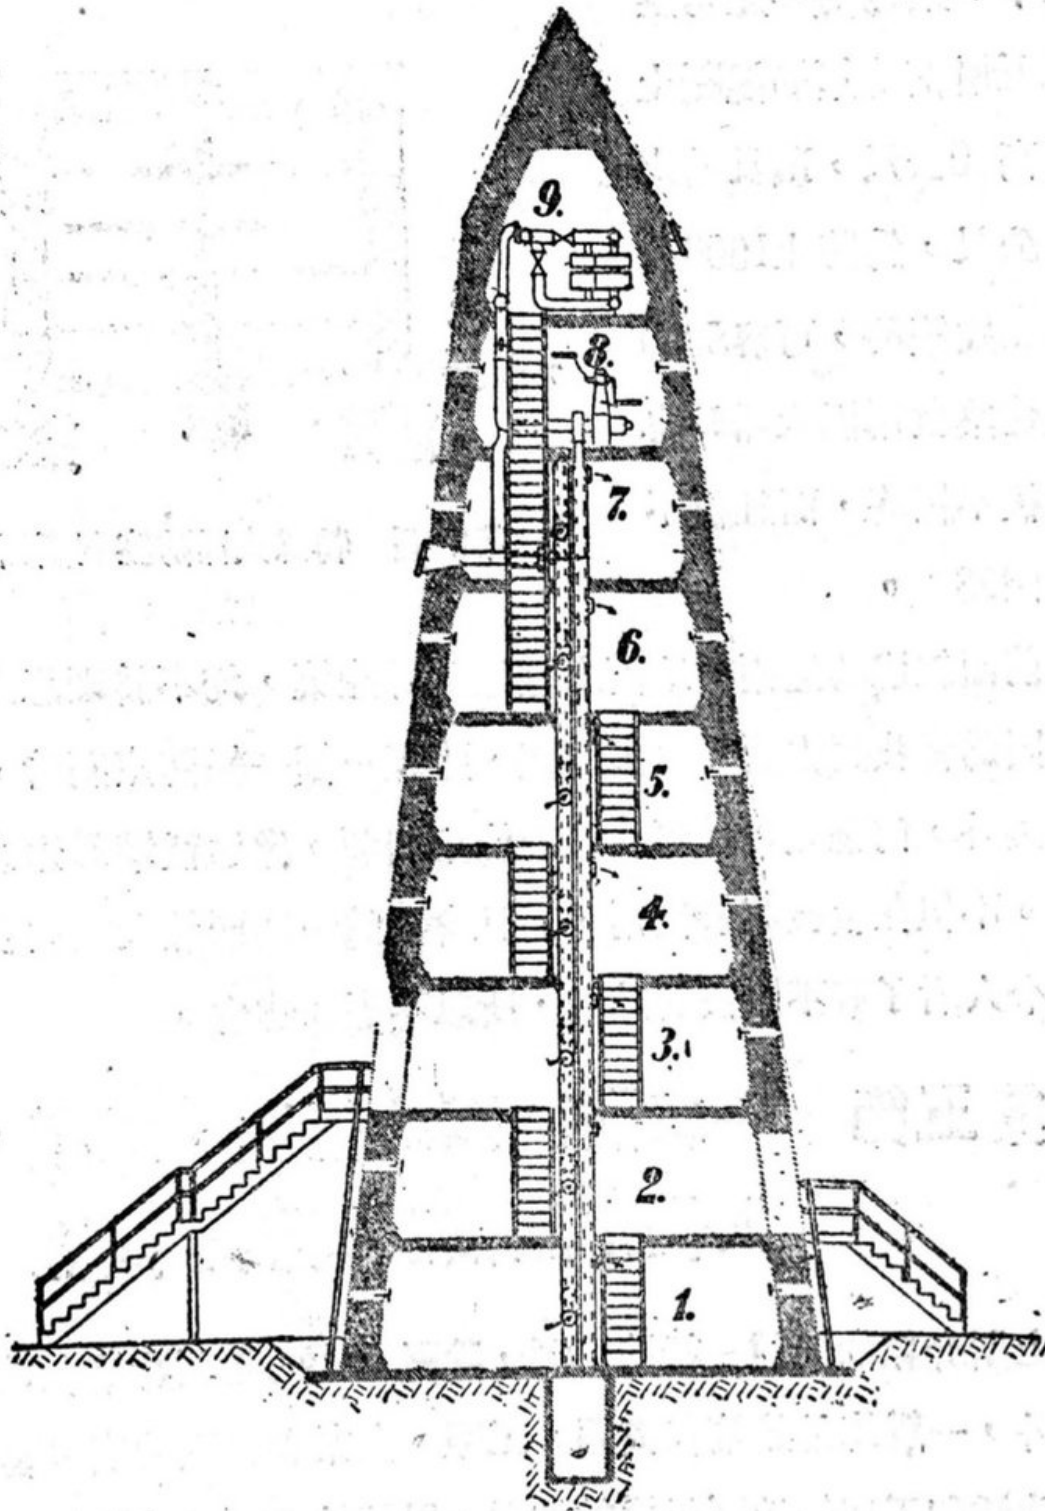

Air Defence Shelter: Mao-era Illustrations

Image 1 Buddhist-pagoda-style shelter (gangjinhunningtu fankongta 钢筋混凝土防空塔)

DATE

1950-3

CREATOR

Unknown

PUBLISHER

Dadong shuju

RIGHTS

Personal Collection. Fair use.

DESCRIPTION

Source: Chen Jiao 陈蛟, *Air Defence Architecture* (Fangkong jianzhuxue 防空建筑学) (Shanghai: Dadongshuju, 1950), 127.

图 35 隧道式防空洞

TITLE

Image 2 Tunnel-style air defence shelter (suidaoshi fankongdong 隧道式防空洞)